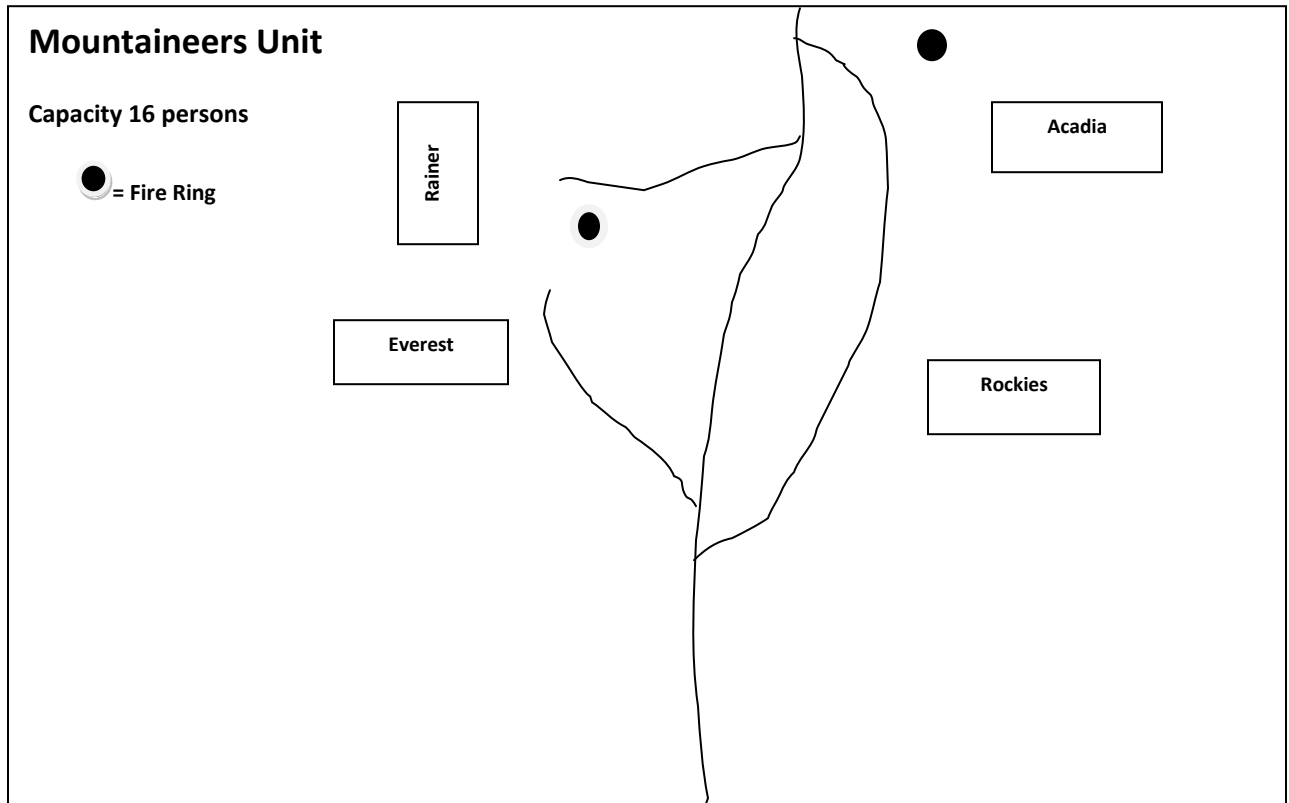

## Unit Maps / Cabin Arrangements

## Indian Unit

Capacity 24 persons

 = Fire Ring

## Northwest Territory Unit

Capacity 20 persons

 = Fire Ring

## Wilderness Unit

Capacity 28 persons

 = Fire Ring