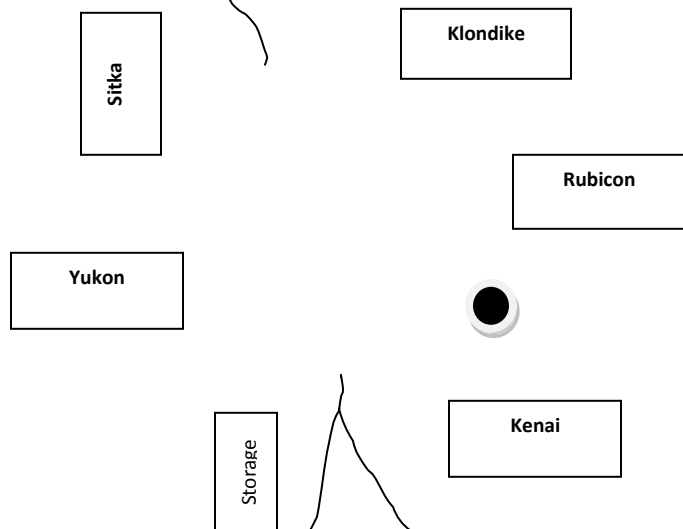

## Unit Maps / Cabin Arrangements

## Northwest Territory Unit

Capacity 20 persons

 = Fire Ring