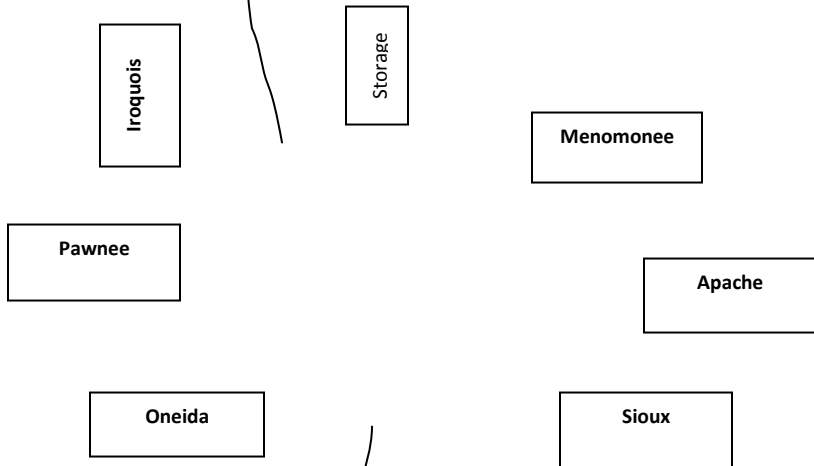

## Unit Maps / Cabin Arrangements

## Indian Unit

Capacity 24 persons

 = Fire Ring

## Northwest Territory Unit

Capacity 20 persons

 = Fire Ring