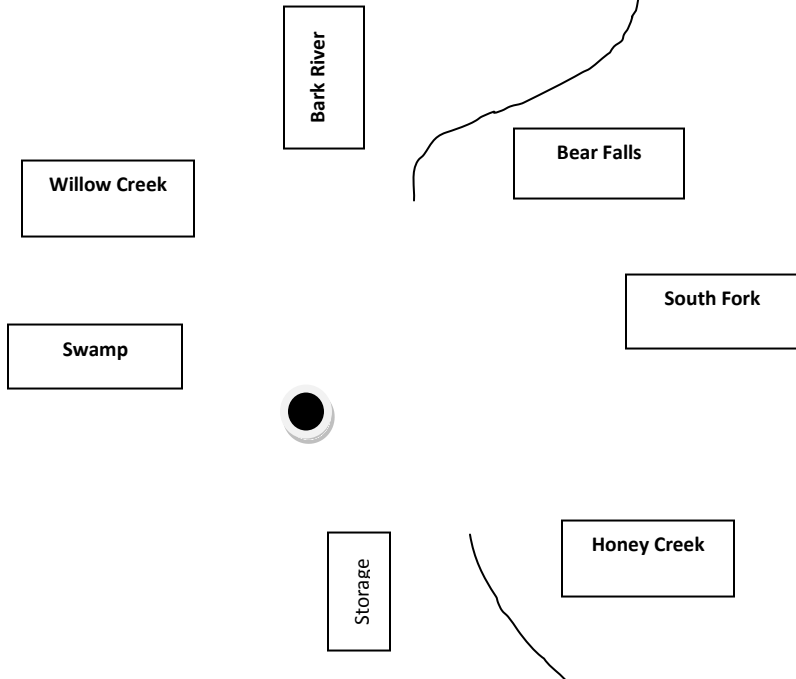

Wetlands Unit

Capacity 24 persons

= Fire Ring